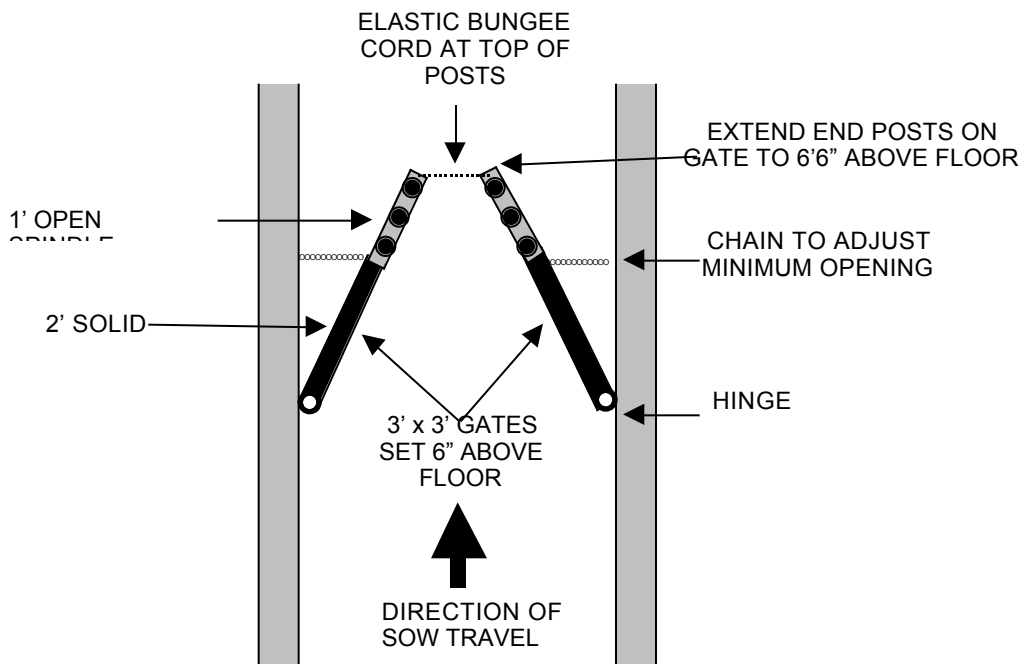

TECH NICKEL TIPS

LOBSTER TRAP GATE MAKES SOLO SLOW MOVING EASY

A sow's natural curiosity will make her want to go through a space that looks too small for her. Bruce Kelly of Wallenstein, Ontario took advantage of this curiosity in his design of a one-way "lobster trap" gate system that makes it easier for one person to move sows down an alley. The one-foot spindle section on each side gives greater visibility through the centre of the gate and the bungee cord "spring" allows a sow to pass through easily.

Kelly entered this prize winning idea in the Ontario Pork Congress "Innovation" competition.

VIDO

SERVING THE LIVESTOCK INDUSTRY THROUGH RESEARCH